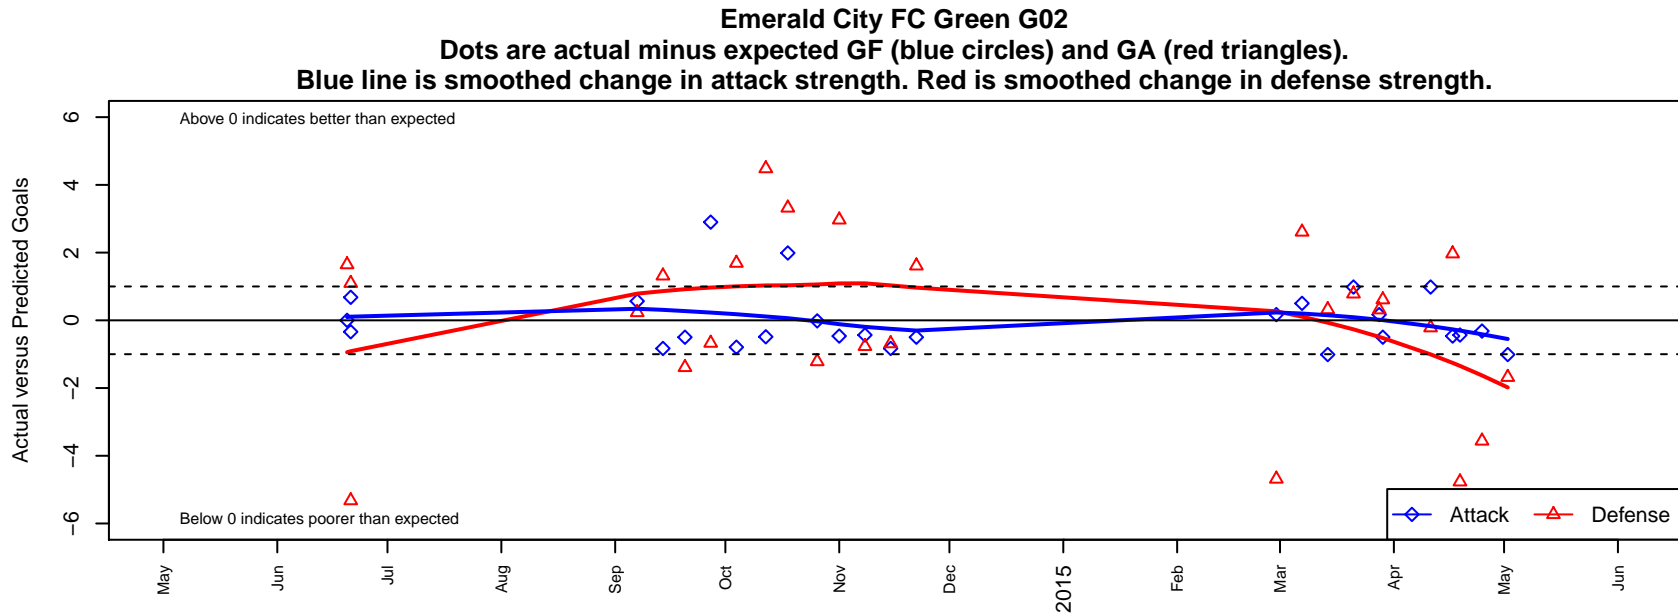

**attack and defense variance (black dot)
relative to other teams
and top 10 in region**

**attack and defense rating
relative to others at age
and all opponents in last 13 months**

Emerald City FC Green G02

Emerald City FC
Seattle, WA
G02 total strength=91
attack=0.12 defense=0.06
fall league = PSPL Copa U12
spr league = Spr PSPL Copa U12

alt names used:
Emerald City FC F02 Green
EMERALD CITY FCEFC 02 GREEN
Emerald City FC F02 Green
EMERALD CITY FC ECFC F02 GREEN (WA)

Venues played:
2014 Snohomish United Invit U12 Gold
2014 PSPL Copa U12
2014 Spr PSPL Copa U12
2014 WA Cup GU12 Silver/Bronze U12